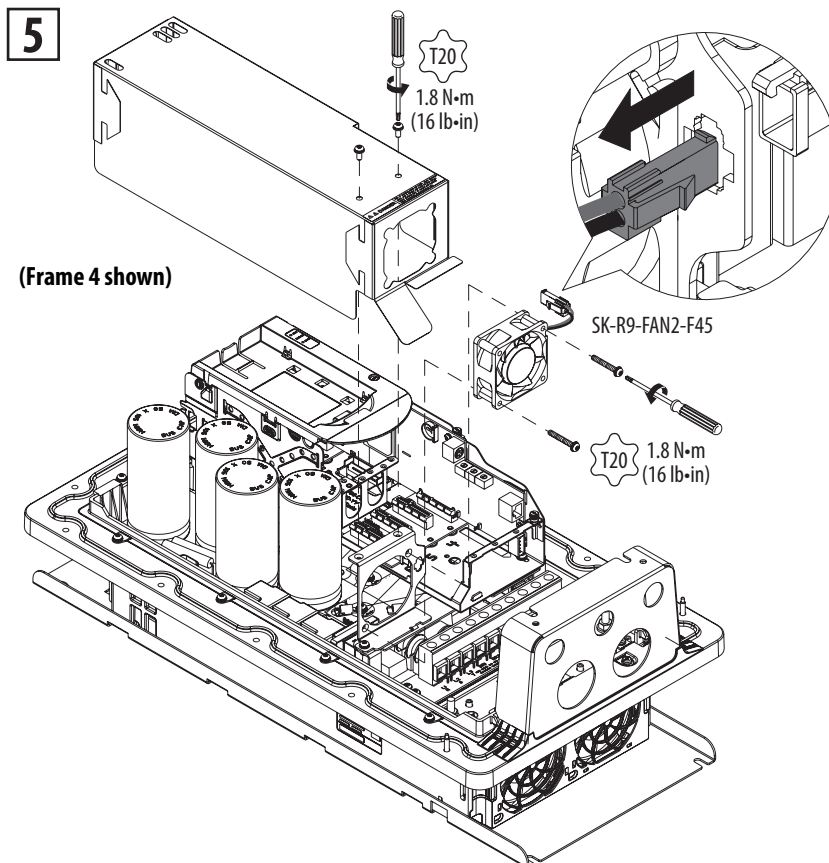

Frames 1...5

Frames 2...3 NEMA/UL Type Open Only

See page 3 for Frames 4...5.

Frames 4...5 NEMA/UL Type Open

Frames 4...5 NEMA/UL Type 12

Frame 6

Frame 7

U.S. Allen-Bradley Drives Technical Support - Tel: (1) 262.512.8176, Fax: (1) 262.512.2222, E-mail: support@drives.ra.rockwell.com,
Online: www.ab.com/support/abdrives