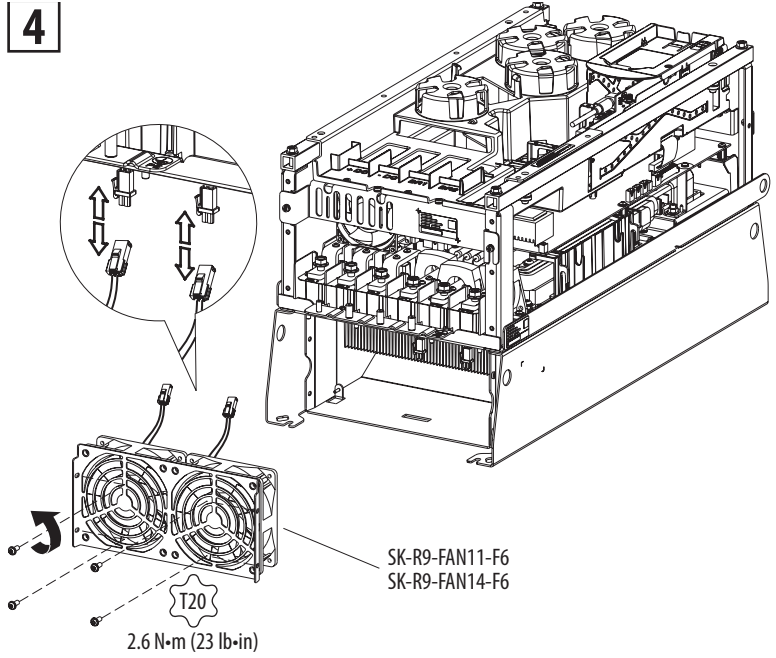

Frames 1...5

Frames 2...3 NEMA/UL Type Open Only

See page 3 for Frames 4...5.

Frames 4...5 NEMA/UL Type Open

Frames 4...5 NEMA/UL Type 12

Frame 6

Frame 7

U.S. Allen-Bradley Drives Technical Support - Tel: (1) 262.512.8176, Fax: (1) 262.512.2222, E-mail: support@drives.ra.rockwell.com,
Online: www.ab.com/support/abdrives