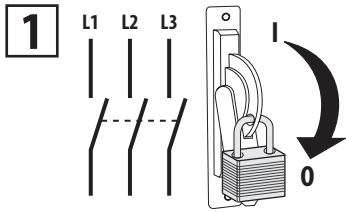

Frames 1...5

Frames 2...3 NEMA/UL Type Open Only

See page 3 for Frames 4...5.

Frames 4...5 NEMA/UL Type Open

Frames 4...5 NEMA/UL Type 12

Frame 6

Frame 7

U.S. Allen-Bradley Drives Technical Support - Tel: (1) 262.512.8176, Fax: (1) 262.512.2222, E-mail: support@drives.ra.rockwell.com,
Online: www.ab.com/support/abdrives