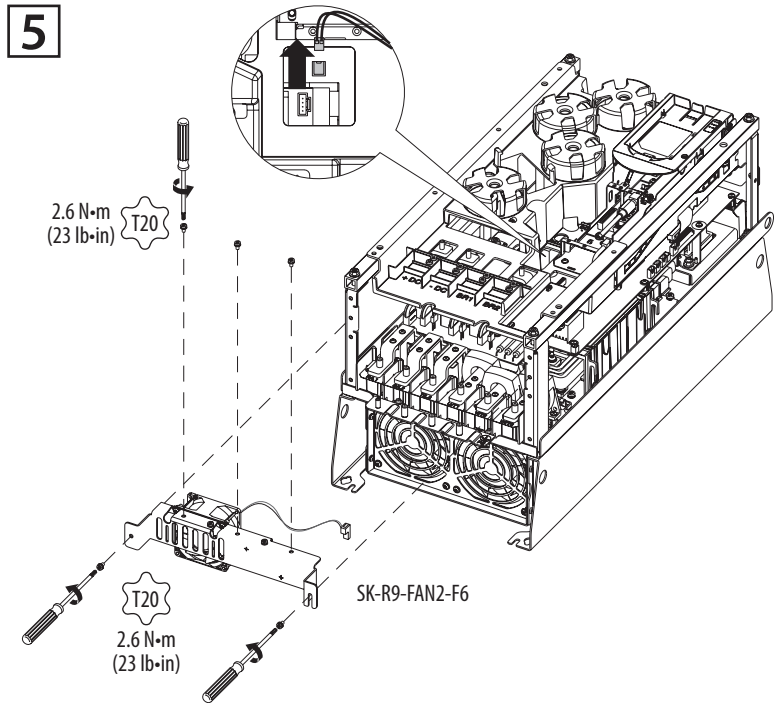

Frames 1...5

Frames 2...3 NEMA/UL Type Open Only

See page 3 for Frames 4...5.

Frames 4...5 NEMA/UL Type Open

Frames 4...5 NEMA/UL Type 12

Frame 6

Frame 7

U.S. Allen-Bradley Drives Technical Support - Tel: (1) 262.512.8176, Fax: (1) 262.512.2222, E-mail: support@drives.ra.rockwell.com,
Online: www.ab.com/support/abdrives