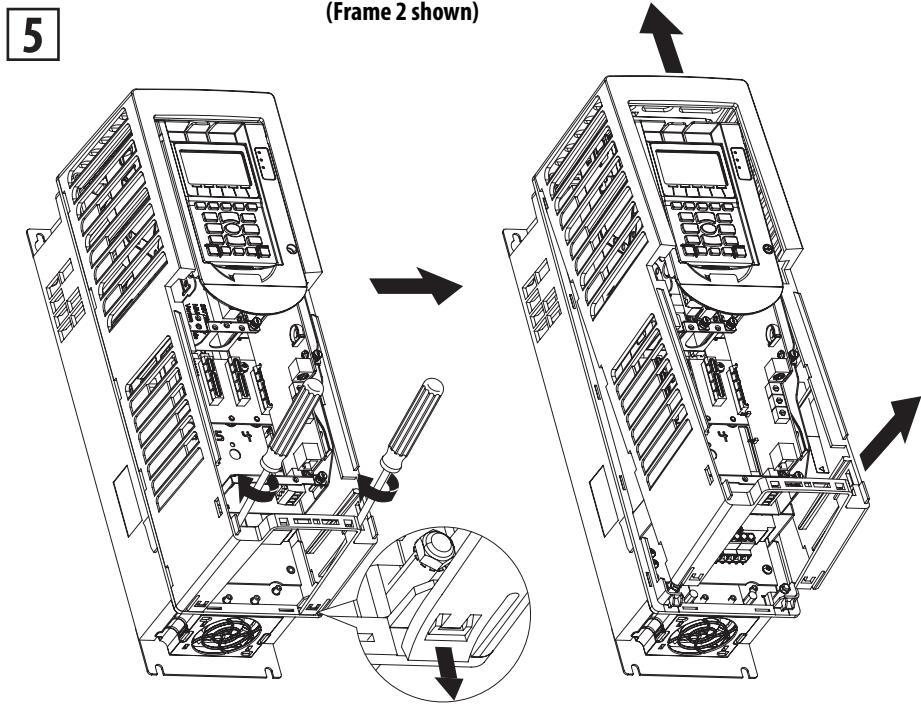

Frames 2...3 NEMA/UL Type Open Only

See page 3 for Frames 4...5.