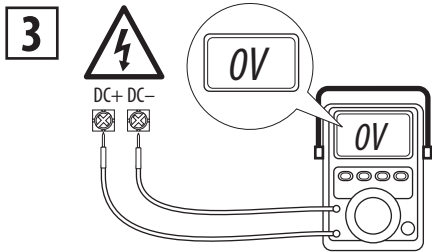

Frames 1...5

Frames 2...3 NEMA/UL Type Open Only

See page 3 for Frames 4...5.

Frames 4...5 NEMA/UL Type Open

Frames 4...5 NEMA/UL Type 12

Frame 6

Frame 7

U.S. Allen-Bradley Drives Technical Support - Tel: (1) 262.512.8176, Fax: (1) 262.512.2222, E-mail: support@drives.ra.rockwell.com,
Online: www.ab.com/support/abdrives