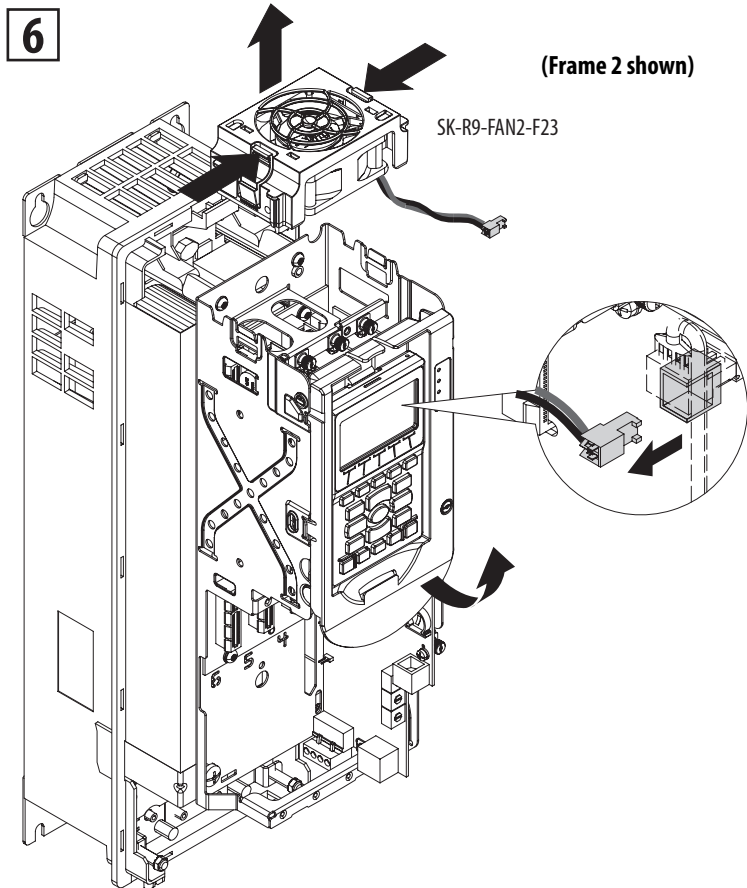

Frames 2...3 NEMA/UL Type Open Only

See page 3 for Frames 4...5.