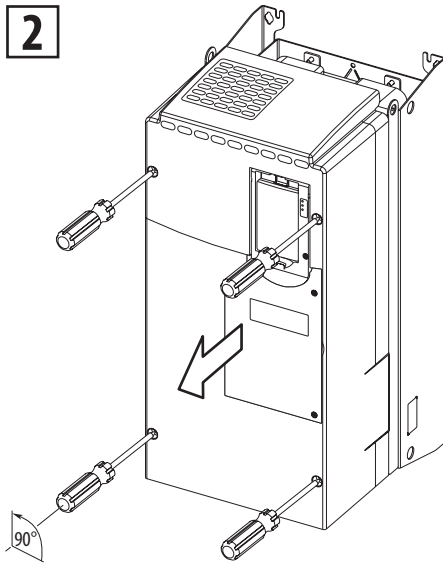

Frames 1...5

Frames 2...3 NEMA/UL Type Open Only

See page 3 for Frames 4...5.

Frames 4...5 NEMA/UL Type Open

Frames 4...5 NEMA/UL Type 12

Frame 6

Frame 7

U.S. Allen-Bradley Drives Technical Support - Tel: (1) 262.512.8176, Fax: (1) 262.512.2222, E-mail: support@drives.ra.rockwell.com,
Online: www.ab.com/support/abdrives